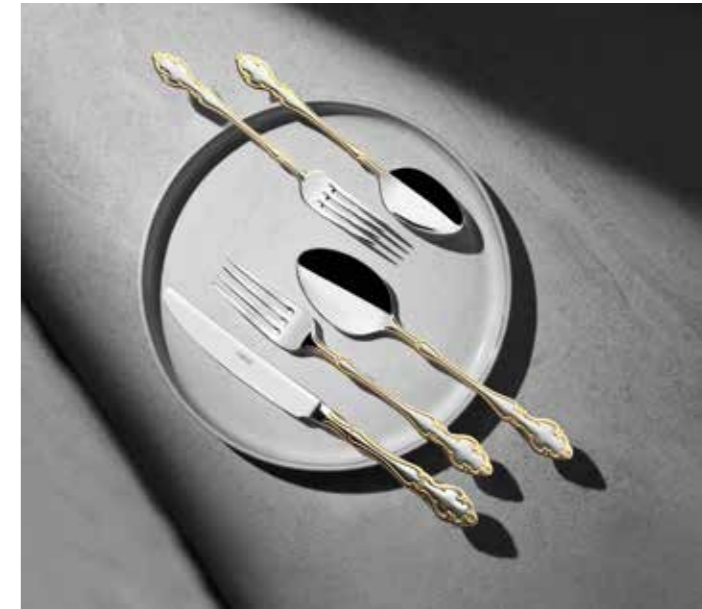

ÇATAL KAŞIK BIÇAK

Neredeyse her gün
kullanacağınız, her anınıza
tanıklık edecek ve bir sonraki
nesle kalacak kadar değerli
bir miras.

Ömür boyu aşkla...